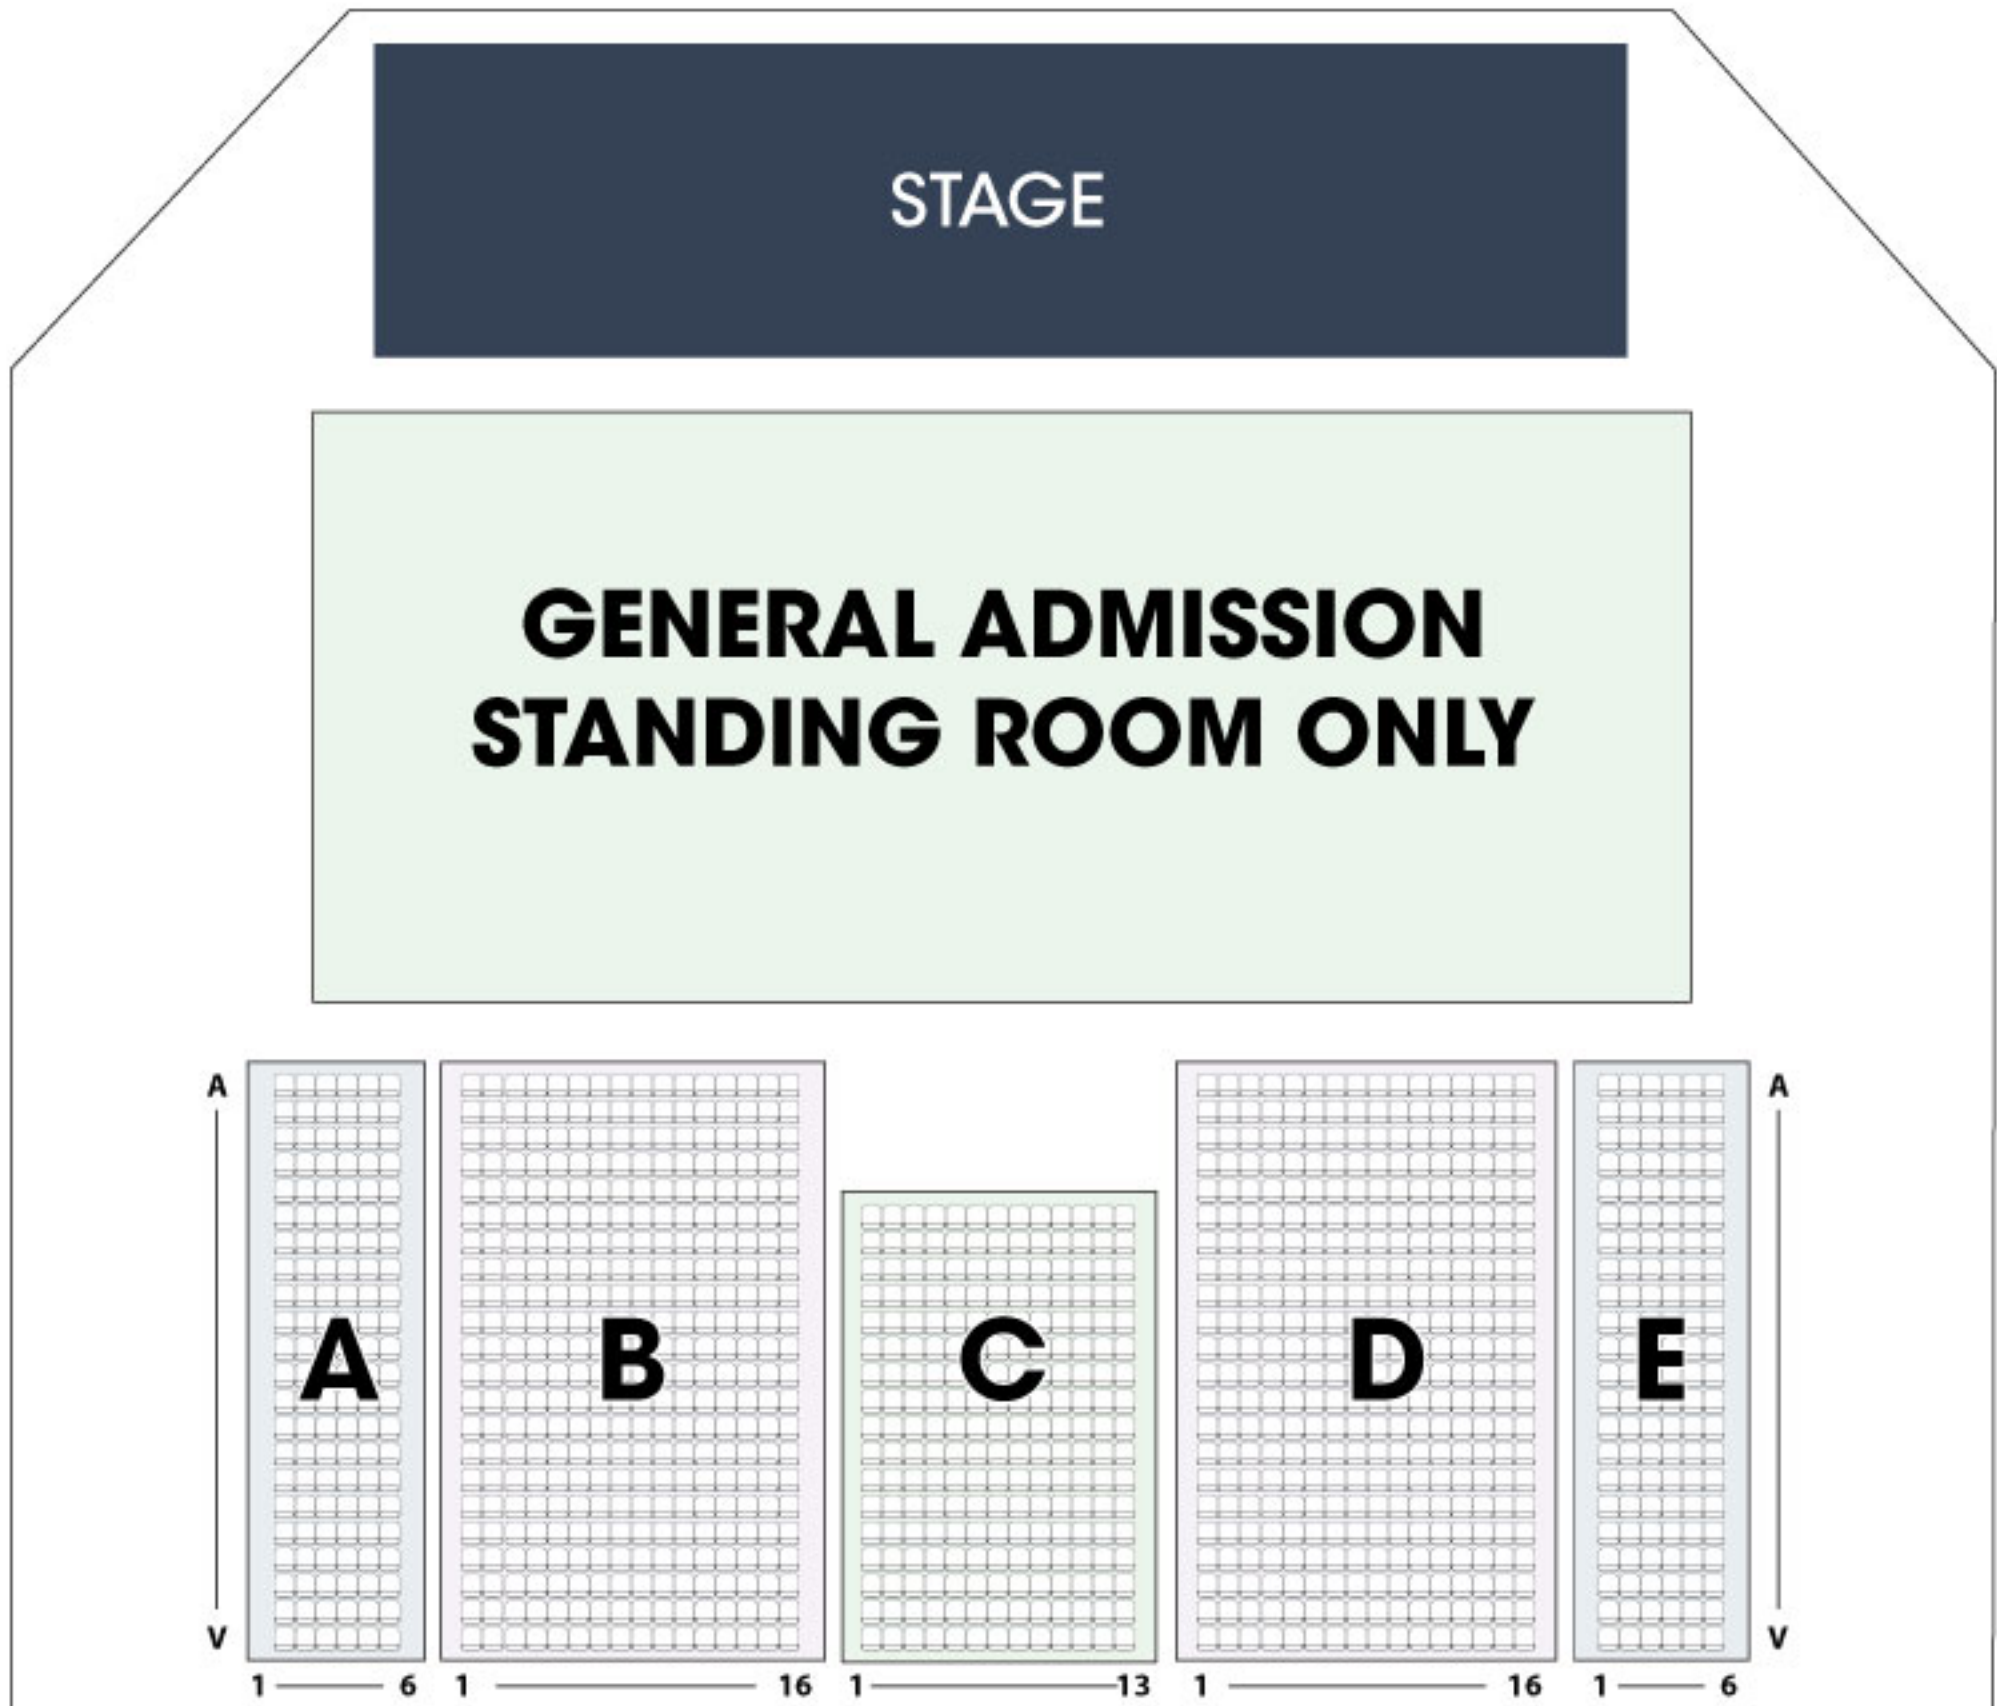

THE
EVENT
CENTER
SEATING & FLOORPLAN

STAGE

**GENERAL ADMISSION
STANDING ROOM ONLY**

*Requests for ADA accessible seating must be made at the time of purchase. Please call 866.900.4849 for more information.