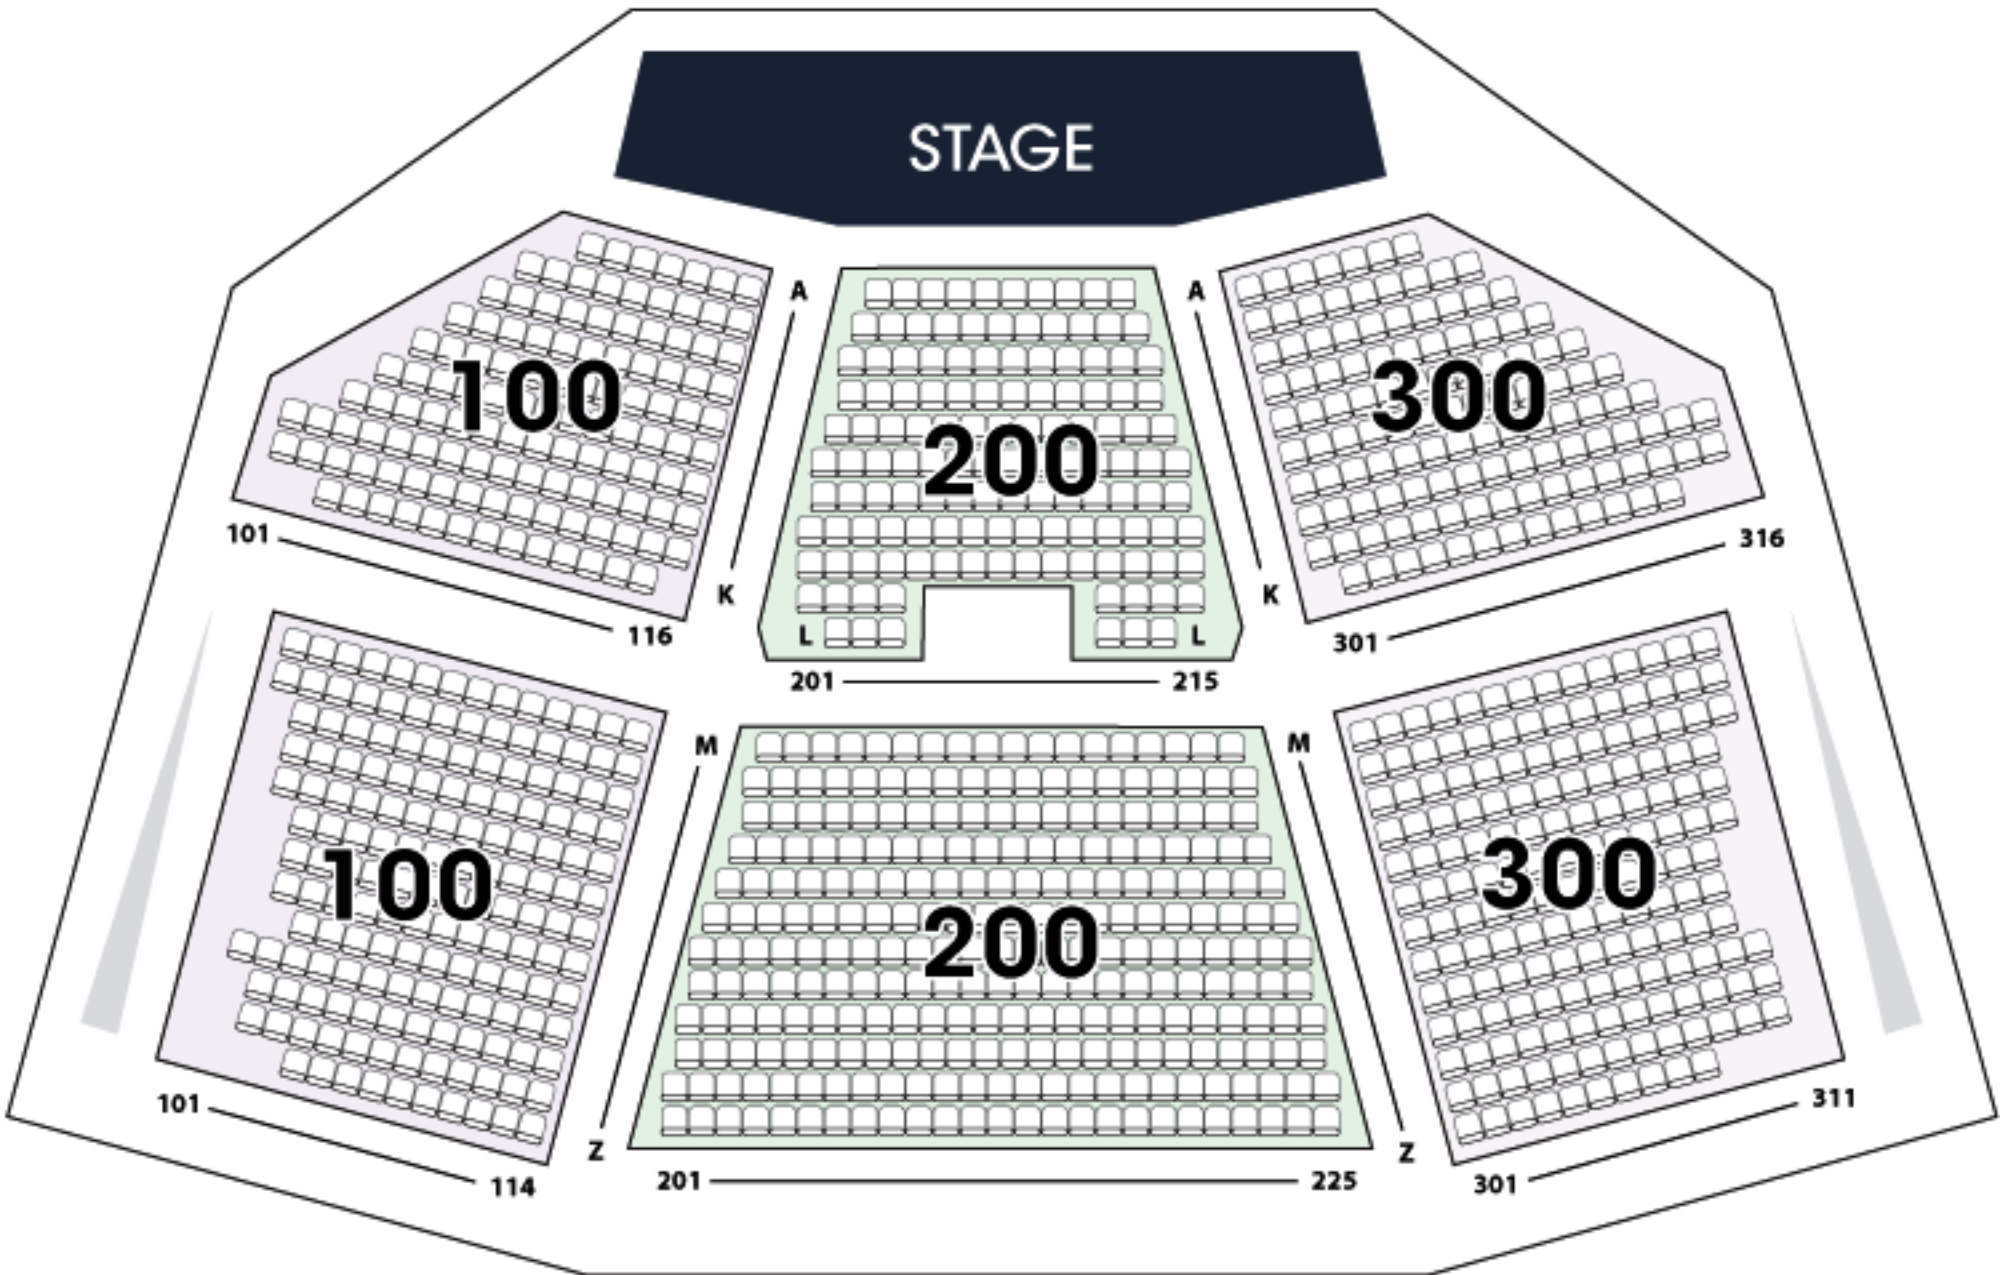

THE MUSIC BOX  
SEATING & FLOORPLAN

\*Requests for ADA accessible seating must be made at the time of purchase. Please call 866.900.4849 for more information.